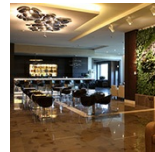

› Klima Hotel