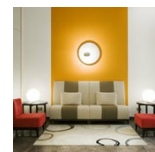

› Ramada Plaza