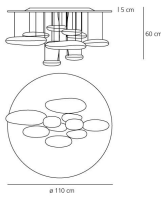

PRODUCT DATA SHEET

Mercury

Lamp available in the suspension and ceiling versions. "A ceiling fixture that places a floating assembly of large pebbles below a simple modern aluminium disc. These in turn reflect each other bouncing light between their taught bio - morphic surfaces and reflecting the environment around them. During the day the piece acts as a sculptural object reflecting the dynamics of natural light and the movement of people around them. Die-cast aluminium lighting units; reflective units made of injection-moulded thermoplastic material with metallic finish; die-cast aluminium reflector.

Polished Chrome

LED Suspension

 650° IP20

Watt	Luminous Flux (lm)	CCT	Color	Code	Product name
58W	2893lm	2700K		1367W10A	Mercury Suspension LED 2700K
	3094lm	3000K		1367110A	Mercury Suspension LED 3000K

Watt	Luminous Flux (lm)	CCT	Color	Code	Product name
58W	2893lm	2700K		1366W10A	Mercury Ceiling LED 2700K
	3094lm	3000K		1366110A	Mercury Ceiling LED 3000K