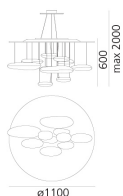

PRODUCT DATA SHEET

Mercury

Lamp available in the suspension and ceiling versions. "A ceiling fixture that places a floating assembly of large pebbles below a simple modern aluminium disc. These in turn reflect each other bouncing light between their taught bio - morphic surfaces and reflecting the environment around them. During the day the piece acts as a sculptural object reflecting the dynamics of natural light and the movement of people around them. Die-cast aluminium lighting units; reflective units made of injection-moulded thermoplastic material with metallic finish; die-cast aluminium reflector.

Polished Chrome

LED Suspension

 650° IP20

Watt	Luminous Flux (lm)	CCT	Color	Code	Product name
58W	2893lm	2700K		1367W10A	Mercury Suspension LED 2700K
	3094lm	3000K		1367110A	Mercury Suspension LED 3000K

Watt	Luminous Flux (lm)	CCT	Color	Code	Product name
58W	2893lm	2700K		1366W10A	Mercury Ceiling LED 2700K
	3094lm	3000K		1366110A	Mercury Ceiling LED 3000K