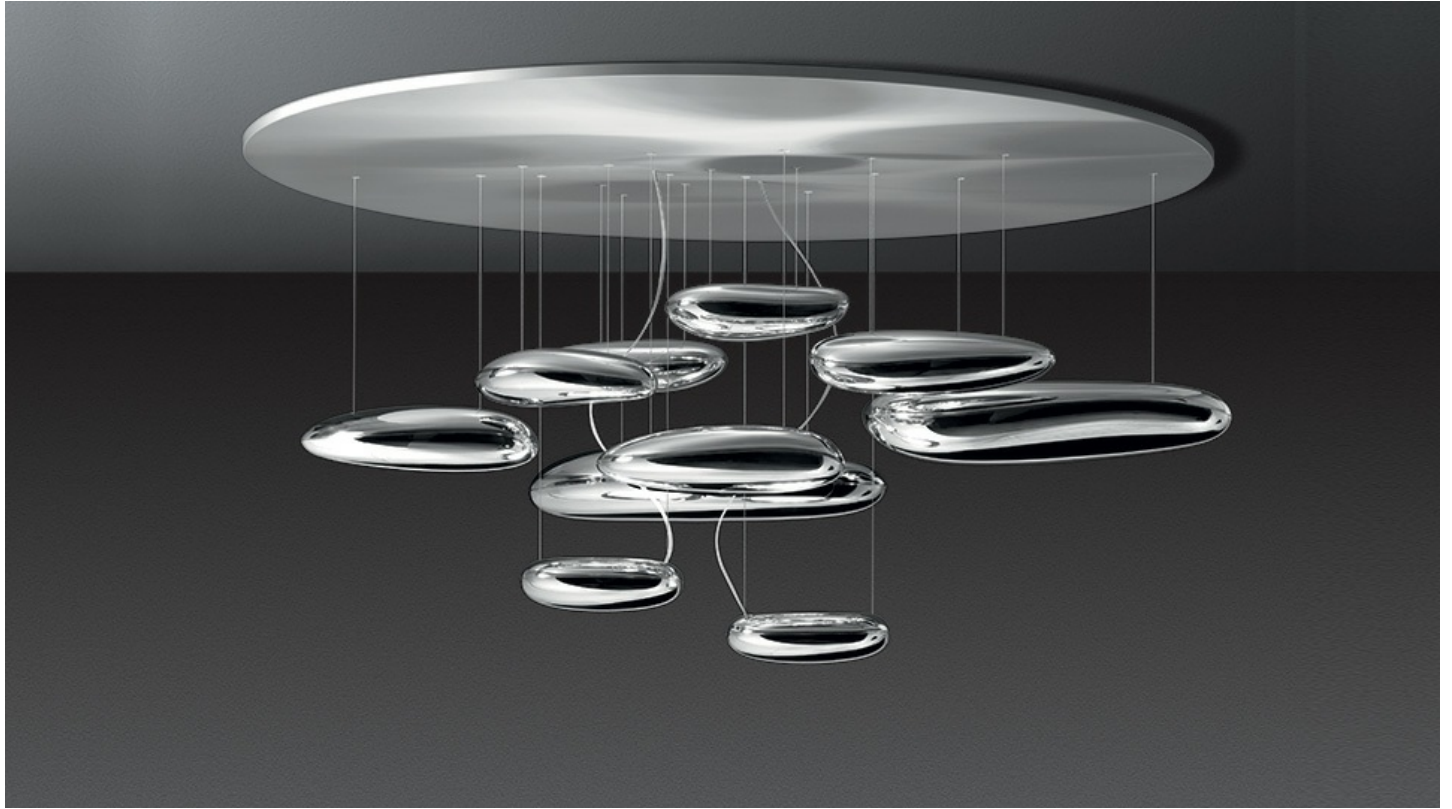

PRODUCT DATA SHEET

Mercury

Lamp available in the suspension and ceiling versions. "A ceiling fixture that places a floating assembly of large pebbles below a simple modern aluminium disc. These in turn reflect each other bouncing light between their taught bio - morphic surfaces and reflecting the environment around them. During the day the piece acts as a sculptural object reflecting the dynamics of natural light and the movement of people around them. Die-cast aluminium lighting units; reflective units made of injection-moulded thermoplastic material with metallic finish; die-cast aluminium reflector.

Polished Chrome

LED Suspension

 650° IP20

Watt	Luminous Flux (lm)	CCT	Color	Code	Product name
58W	2893lm	2700K		1367W10A	Mercury Suspension LED 2700K
	3094lm	3000K		1367110A	Mercury Suspension LED 3000K

Watt	Luminous Flux (lm)	CCT	Color	Code	Product name
58W	2893lm	2700K		1366W10A	Mercury Ceiling LED 2700K
	3094lm	3000K		1366110A	Mercury Ceiling LED 3000K