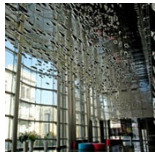

› National Theatre - Baku