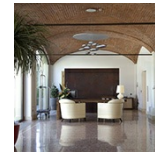

› The Ziba Hotel