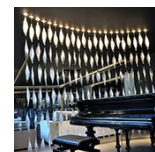

› Hotel Ambasciatori