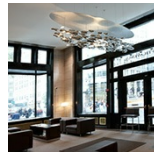

Watt	Luminous Flux (lm)	CCT	Color	Code	Product name
58W	2893lm	2700K		1366W10A	Mercury Ceiling LED 2700K
	3094lm	3000K		1366110A	Mercury Ceiling LED 3000K

Designers

Projects

› HSBC