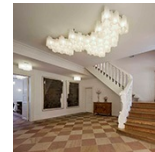

› Schloßl Oberrotterbach