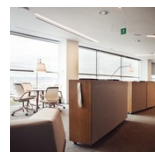

› Ciutat de l'Aigua