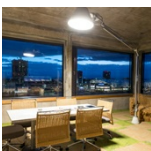

› Speicher 7