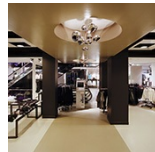

› New Yorker Flagship store